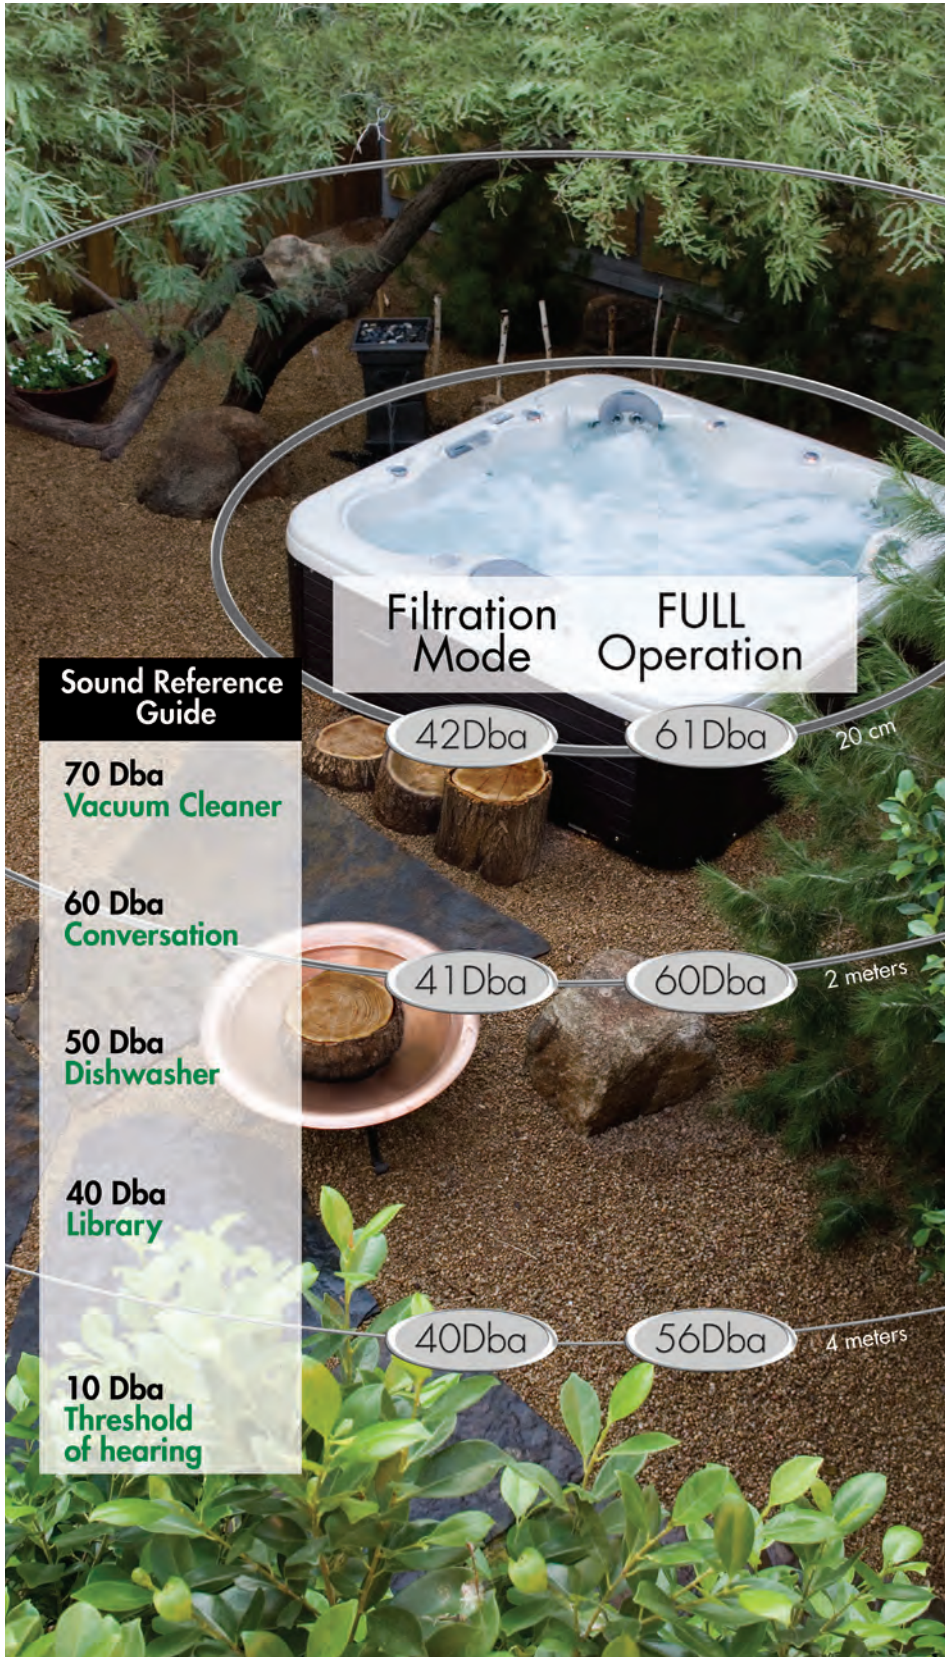

Ultra Quiet

The same insulation that makes an AMERICAN WHIRLPOOL® hot tub energy efficient also aids in it's ultra quiet operation. Sound energy is trapped and deadened inside the hot tub by the insulation sound barrier. Quiet operation is essential to ensure a peaceful relaxing experience throughout the entire backyard.

Insulating Cover

AMERICAN WHIRLPOOL's premium grade insulating covers contain a unique copper lining, removable heat sealing pillows to vent excess heat off in the summer and a tailored fit to keep the heat in when cooler. The cover also acts as an important safety barrier to the spa.