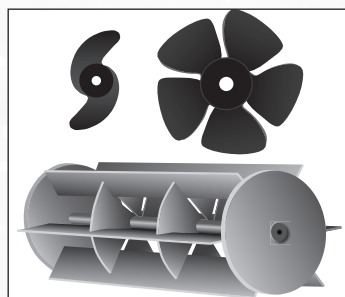

*The MAAX Force Jet Propulsion Swim System has a 30 inch wide swim lane offering a superior swimming experience.*

MAAX<sup>®</sup> Force Jet propulsion has **advantages over propellers or paddles** when creating a better swim stream. It is over 30" wide and easily produces a powerful swimming experience. You can also turn on the hydrotherapy mode to add air for a massage while you work out in the jet stream.