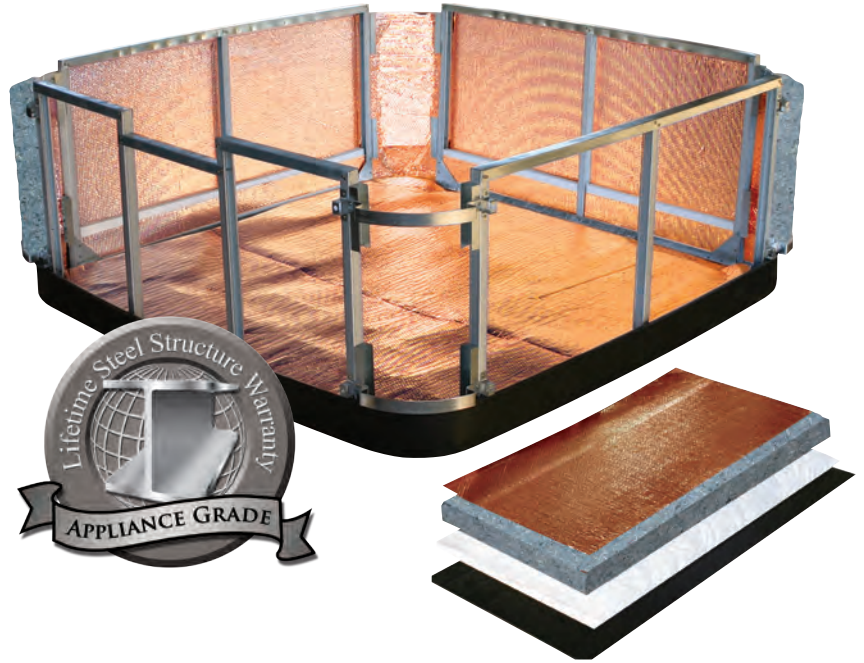

Lifetime Steel Structure Warranty

The steel frame is the backbone and support for the entire spa. The steel structure of your AMERICAN WHIRLPOOL® hot tub carries a lifetime warranty.