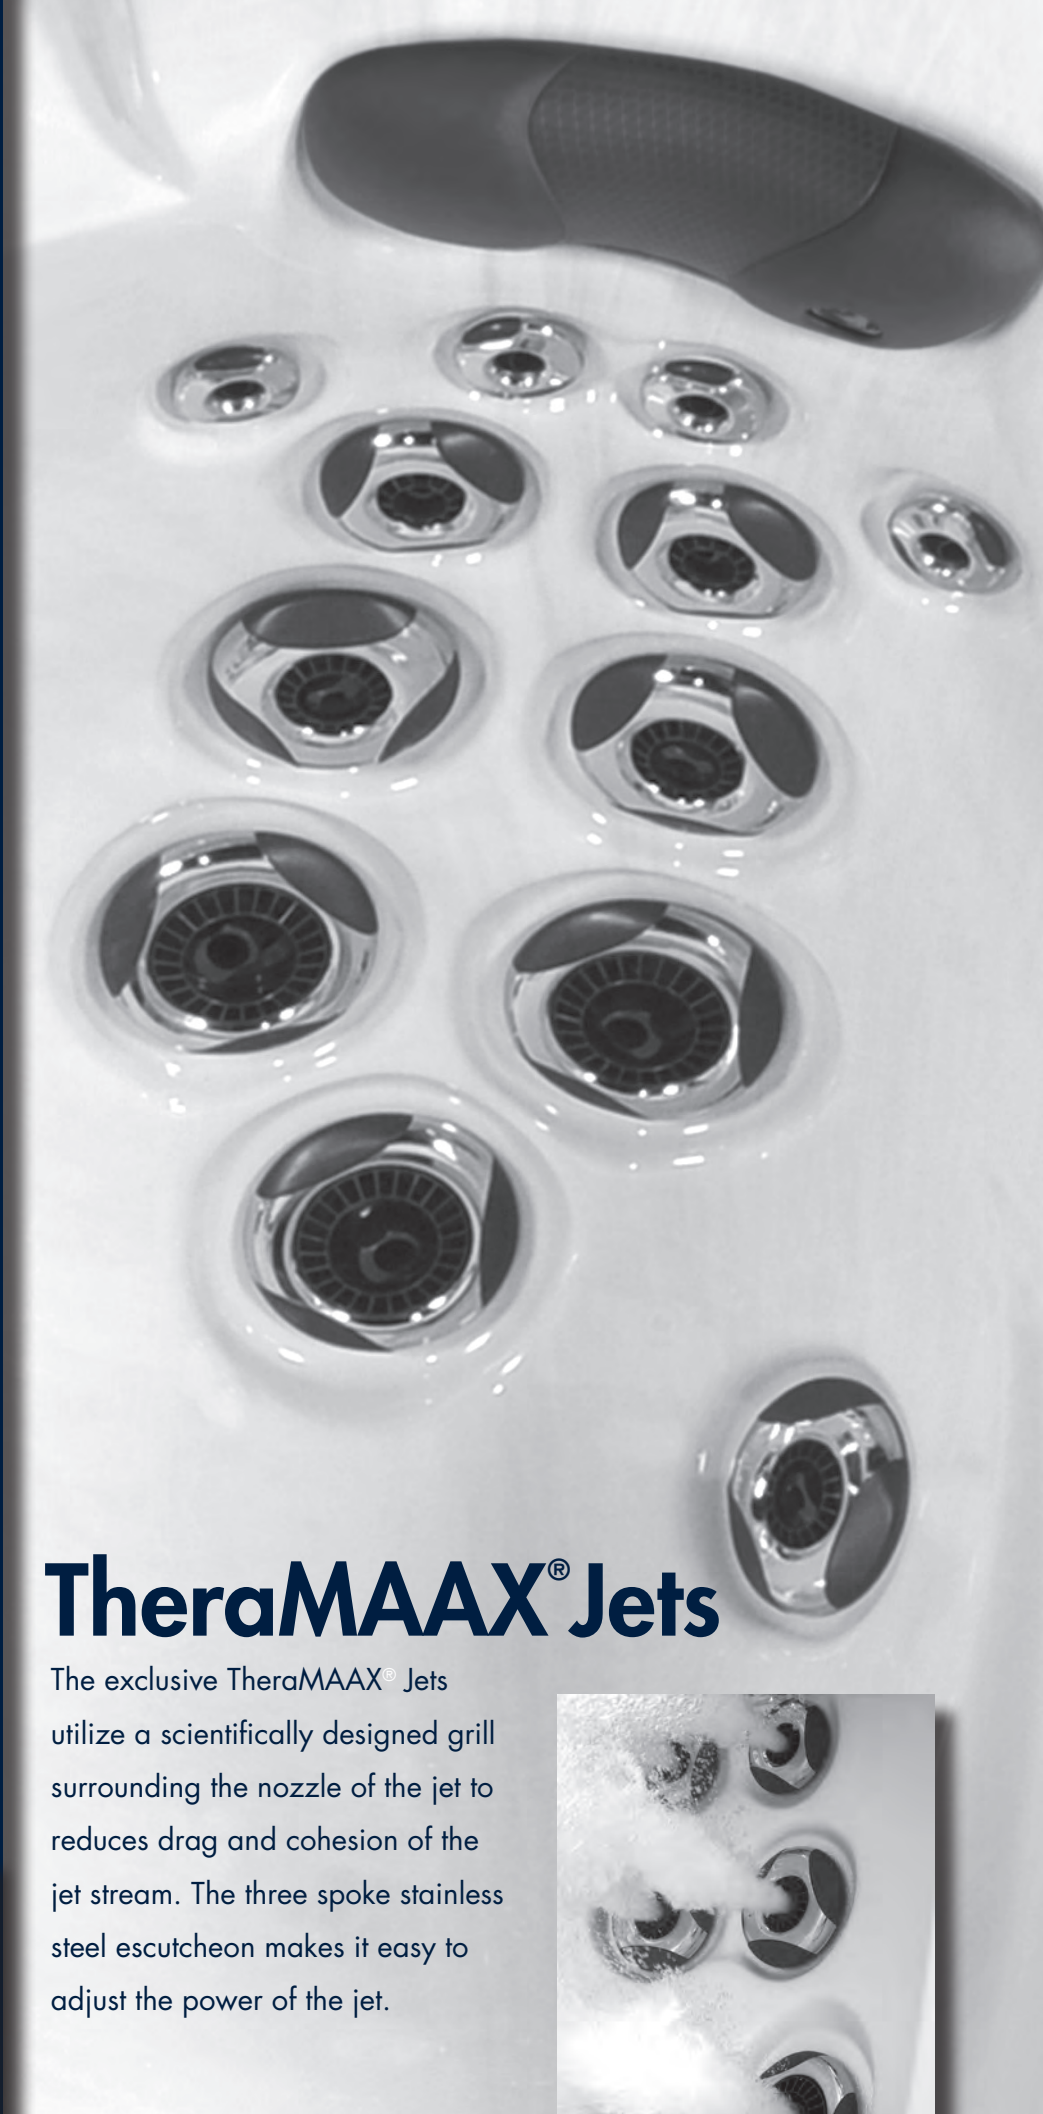

TheraMAAX® Jets

The exclusive TheraMAAX® Jets utilize a scientifically designed grill surrounding the nozzle of the jet to reduce drag and cohesion of the jet stream. The three spoke stainless steel escutcheon makes it easy to adjust the power of the jet.