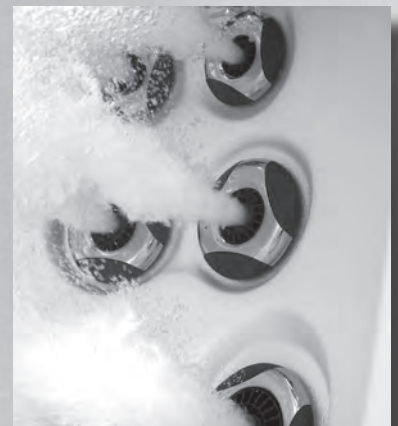

TheraMAAX® Jets

The exclusive TheraMAAX® Jets utilize a scientifically designed grill surrounding the nozzle of the jet to reduce drag and cohesion of the jet stream. The three spoke stainless steel escutcheon makes it easy to adjust the power of the jet.