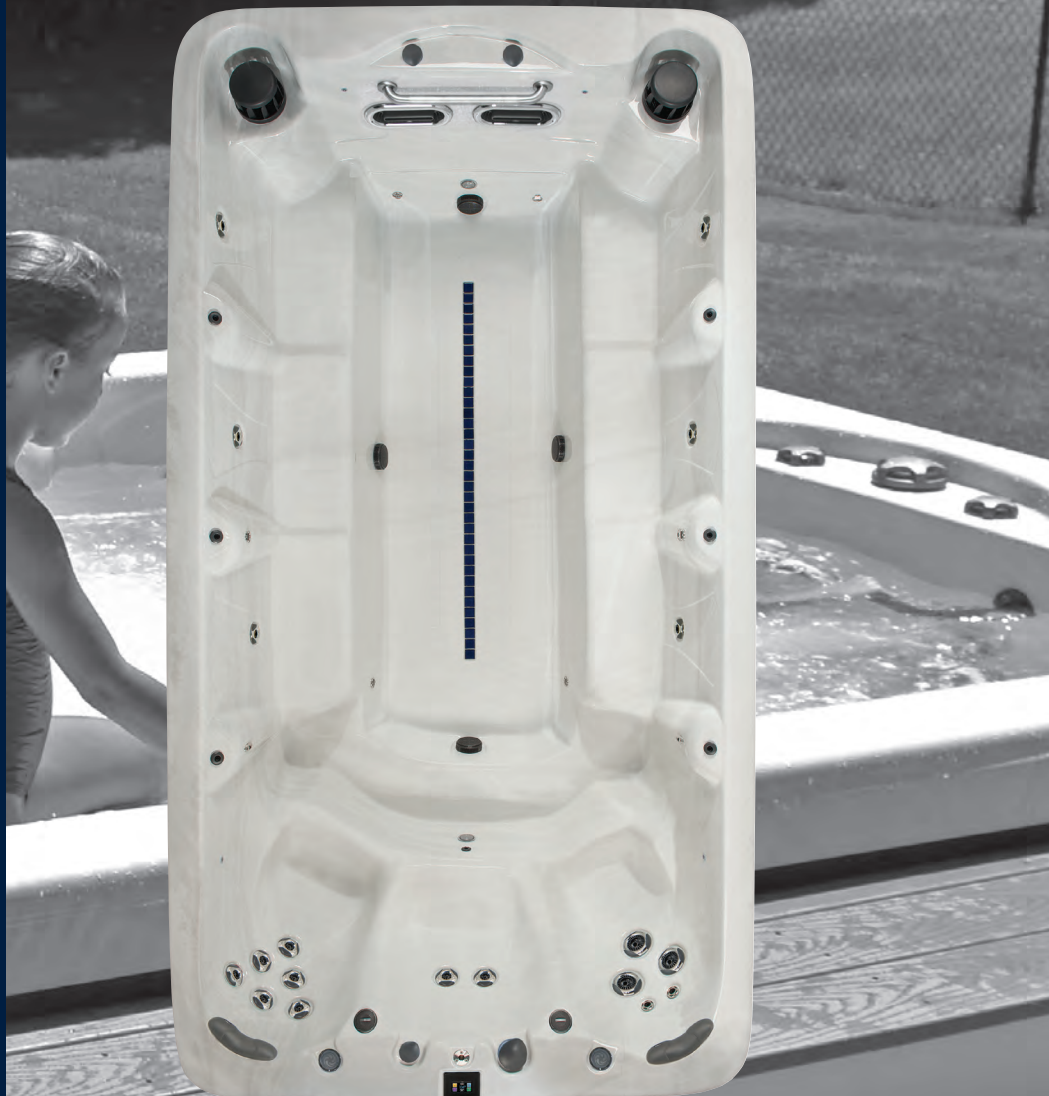

RB4/MB4

Length in/cm	168"/427 cm
Width in/cm	90"/228 cm
Height in/cm	50"/127 cm
Weight (empty)	2,200 lbs/ 998 kg
Weight (full)	11,400 lbs/5170 kg
Water Capacity (gal/liters)	1325 gal/5016 L
Seats	3
Depth in/cm	47"/119 cm
Illuminated Drink Holders	2
Grab Bar	1
Steel Substructure	Yes
Northern Exposure®	Yes
Prog. Filter Cycles	Yes
3.5" Underwater Light	Yes
LED Illuminated swim lane	Yes
Pump 1	3.0Hp/6.0bHp 2Sp
Pump 2	3.0Hp/6.0bHp 2Sp
Pump 3 (MB4 only)	3.0Hp/6.0bHp 2Sp
Elct Req. / RB4	240V/40A/60A
Elct Req. / MB4	240V/50A/60A
Export / RB4	230V, 50Hz, 1x25A
Export / MB4	230V, 50Hz, 1x35A
Head Cushions	2
Digital Color Optics	Yes
Status Indicator Light	Yes
Turbo Swim Jets / RB4	4
MAAXForce™ Swim Jets / MB4	2
Hydrotherapy Jets	19
Aurora Cascade Jets	6
Stainless Steel Jets	Yes

Options

- Bluetooth Music System
- CleanZone®
- CleanZone® Ultra (Dual Sanitization System)
- Wifi Connectivity
- Exercise Kit
- Pneumatic Power Oars
- Swim Tether

Note: Specifications are subject to change without prior notice. See retailer for current specifications.

MB4 Shown