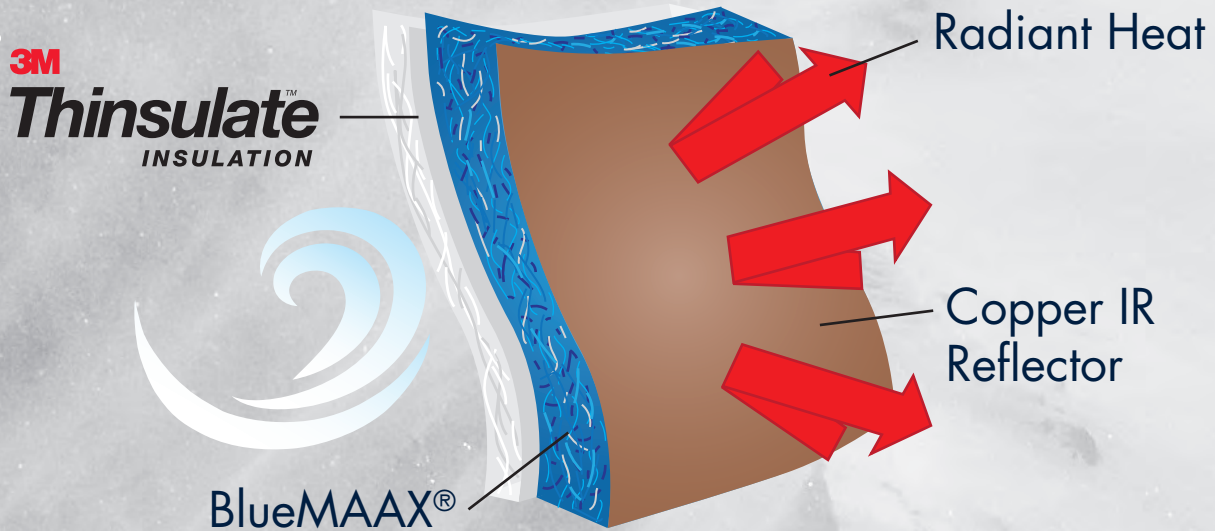

Northern Exposure® is the ultimate hot tub insulation system. This patent pending thermal barrier technology recycles the free heat energy for more efficient heating and lower energy costs. All four sides of the spa, plus the floor and cover are lined with reflective copper material to reflect radiant heat energy generated from the pumps back into the spa. Heat is absorbed back into the plumbing helping raise and maintain water temperature. Finally the entire exterior of the hot tub is wrapped in 3M Thinsulate® Insulation, the same incredible material utilized in winter clothing. This three layer patent pending system ensures energy created by the spa stays in the spa.

BlueMAAX®

The Northern Exposure® Insulation System features our eco-friendly BlueMAAX® insulation. Made from recycled natural fiber, it is approved by the U.S. Green Building Council. The insulation contains no chemical irritants, is treated with a borate based solution to prevent mold/mildew growth, pest infestation, and acts as a fire retardant. BlueMAAX® replaces the urethane foam in "foam filled" hot tubs. (Foam filling produces volatile organic compounds (VOC's) which are harmful to the environment.)