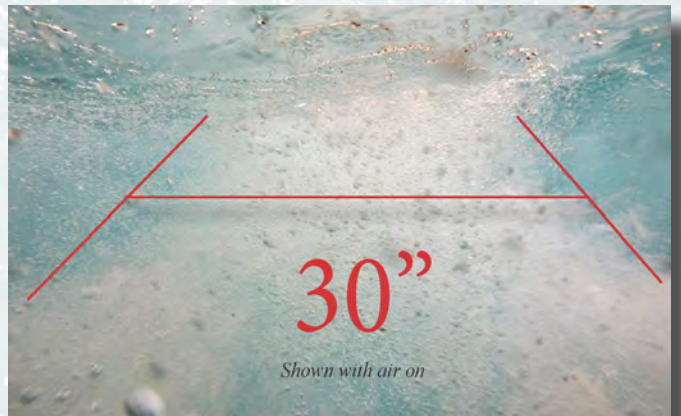

# RELAX

When you are finished working out, sit back and relax for a complete spa experience. Let the hydrotherapy jets massage those tight, sore muscles. A recent study shows a 10 minute massage improves muscle recovery after working out. Owning a swim spa allows you the convenience of enjoying it year round on your schedule. Invite your friends or that special someone over to enjoy the soothing waters with you.

*The MAAX Force Jet Propulsion Swim System has a 30 inch wide swim lane offering a superior swimming experience.*

MAAX<sup>®</sup> Force Jet propulsion has **advantages over propellers or paddles** when creating a better swim stream. It is over 30" wide and easily produces a powerful swimming experience. You can also turn on the hydrotherapy mode to add air for a massage while you work out in the jet stream.