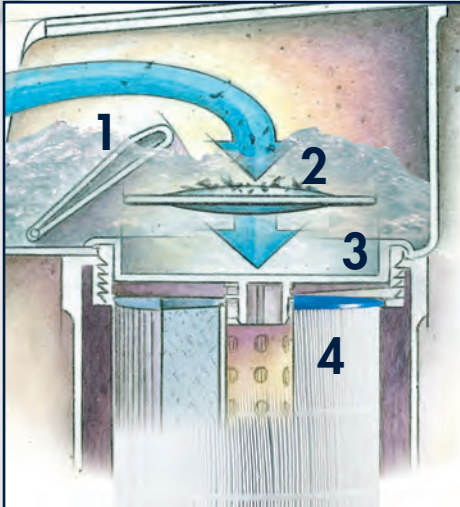

Two fully integrated speakers provide crisp clear fidelity for your listening enjoyment.

When you choose the AMERICAN WHIRLPOOL® Sound System, sound will resonate through the water from the powerful subwoofer, which is integrated directly into your spa's structure. The technology allows you to not only hear, but also feel your music.

## 4 Step Filtration System

- 1. Weir Door** - Breaks the water surface tension and traps debris.
- 2. First Filter** - Removes oil and ultra fine particulates up to 10 microns.
- 3. Basket** - Captures debris before filtering for easy removal.
- 4. Spa Filter** - Oversized filter permits the high flow 1000gpm intake of water to be cleaned and returned into the spa.