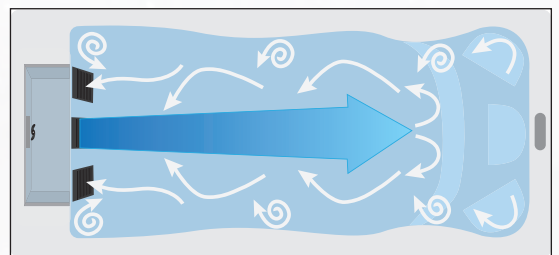

Propeller system turbulence